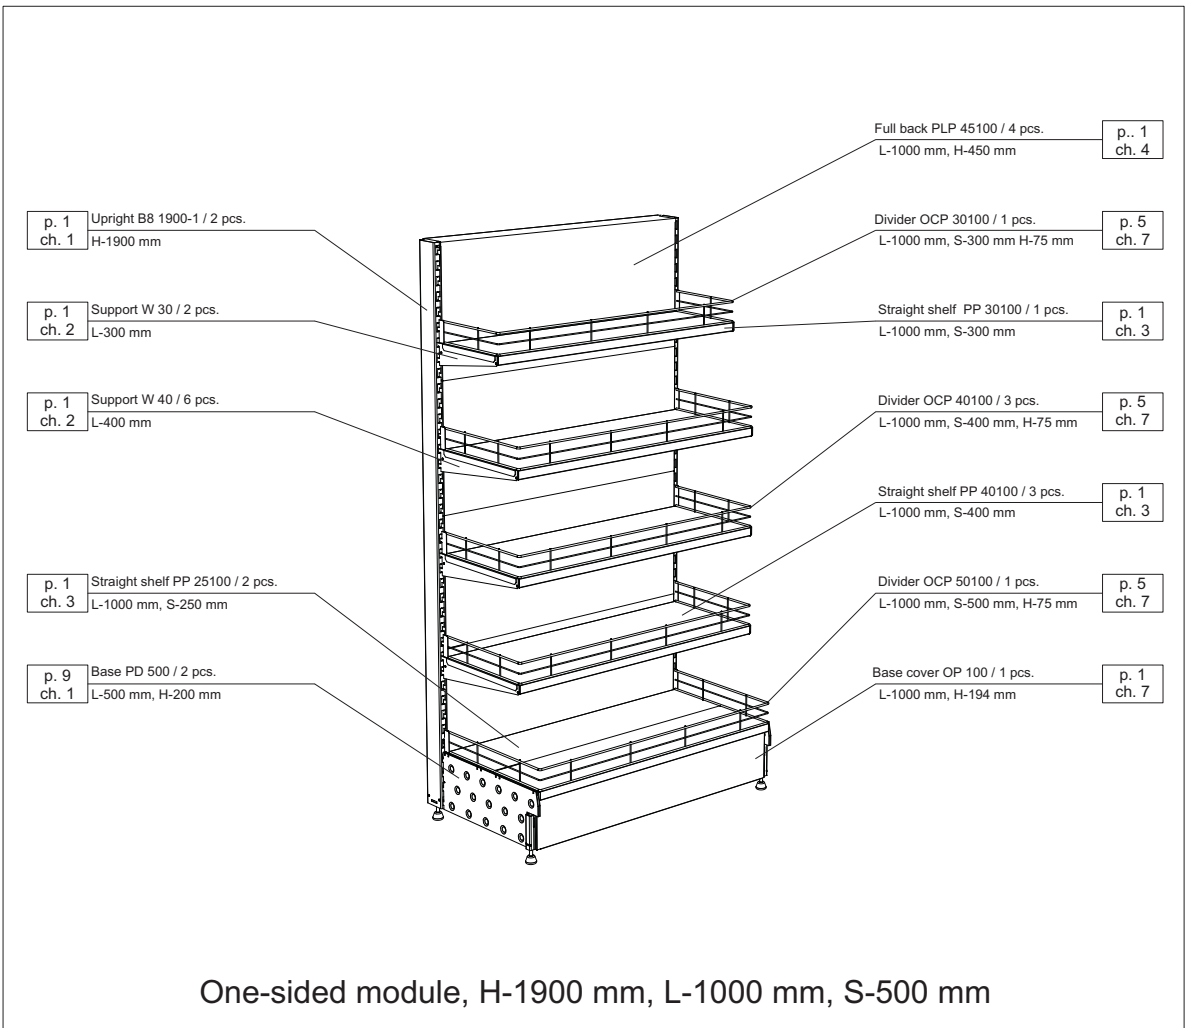

- universal shelving system

| | |
|---------------|-----------------------------------|
| Module height | 1450, 1650, 1900, 2100 or 2350 mm |
| Bases depth | 300, 400, 500, 600, 700 or 800 mm |
| Shelves width | 600, 1000 or 1330 mm |
| Shelves depth | 200, 300, 400, 500, 600 mm |

Placement variant / Store supplies

- universal rack

| | |
|---------------|-----------------------------------|
| Module height | 1450, 1650, 1900, 2100 or 2350 mm |
| Bases depth | 300, 400, 500, 600, 700 or 800 mm |
| Shelves width | 600, 1000 or 1330 mm |
| Shelves depth | 200, 300, 400, 500, 600 mm |

p. 1
ch. 1 Upright B8 2350-1 / 2 pcs.
H-2350 mm

p. 2
ch. 2 Support WR 30 / 4 pcs.
L-300 mm

p. 2
ch. 2 Support WR 40 / 6 pcs.
L-400 mm

p. 4
ch. 3 One-sided shelf PJB 30100 / 1 pcs.
L-1000 mm, S-300 mm

p. 9
ch. 1 Base PD 500 / 2 pcs.
L-500 mm, H-200 mm

Full back PLP 45100 / 5 pcs.
L-1000 mm, H-450 mm

p. 1
ch. 4

One-sided shelf PJB 30100 / 2 pcs.
L-1000 mm, S-300 mm

p. 4
ch. 3

Divider OCCN 10100 / 6 pcs. 6 pcs.
L-1000 mm, H-75 mm

p. 4
ch. 7

One-sided shelf PJ 40100 / 3 pcs.
L-1000 mm, S-400 mm