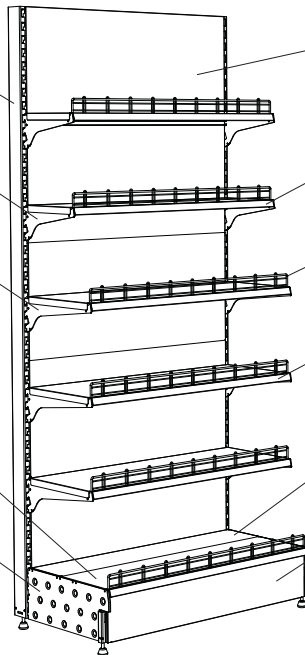

Placement variant / Store supplies

- universal rack

| | |
|---------------|-----------------------------------|
| Module height | 1450, 1650, 1900, 2100 or 2350 mm |
| Bases depth | 300, 400, 500, 600, 700 or 800 mm |
| Shelves width | 600, 1000 or 1330 mm |
| Shelves depth | 200, 300, 400, 500, 600 mm |

p. 1
ch. 1 Upright B8 2350-1 / 2 pcs.
H-2350 mm

p. 2
ch. 2 Support WR 30 / 4 pcs.
L-300 mm

p. 2
ch. 2 Support WR 40 / 6 pcs.
L-400 mm

p. 4
ch. 3 One-sided shelf PJB 30100 / 1 pcs.
L-1000 mm, S-300 mm

p. 9
ch. 1 Base PD 500 / 2 pcs.
L-500 mm, H-200 mm

Full back PLP 45100 / 5 pcs.
L-1000 mm, H-450 mm

p. 1
ch. 4

One-sided shelf PJB 30100 / 2 pcs.
L-1000 mm, S-300 mm

p. 4
ch. 3

Divider OCCN 10100 / 6 pcs. 6 pcs.
L-1000 mm, H-75 mm

p. 4
ch. 7

One-sided shelf PJ 40100 / 3 pcs.
L-1000 mm, S-400 mm

p. 3
ch. 3

Straight shelf PP 20100 / 1 pcs.
L-1000 mm, S-200 mm

p. 1
ch. 3

Base cover OP 100 / 1 pcs.
L-1000 mm, H-194 mm

p. 1
ch. 7

One-sided module, H-2350 mm, L-1000 mm, S-500 mm