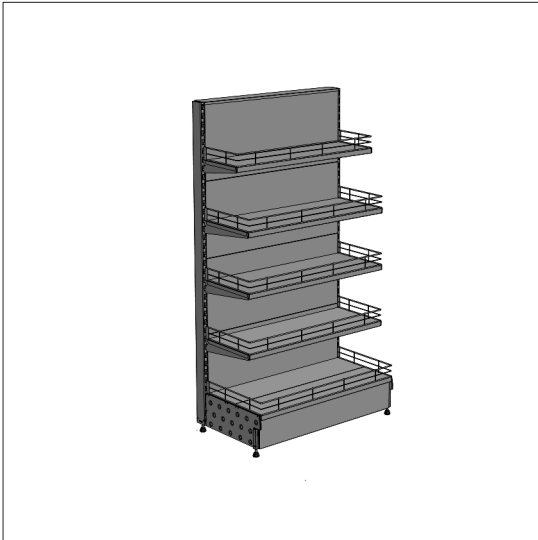

- universal shelving system

| | |
|---------------|-----------------------------------|
| Module height | 1450, 1650, 1900, 2100 or 2350 mm |
| Bases depth | 300, 400, 500, 600, 700 or 800 mm |
| Shelves width | 600, 1000 or 1330 mm |
| Shelves depth | 200, 300, 400, 500, 600 mm |

Placement variant / Store supplies

- universal rack

| | |
|---------------|-----------------------------------|
| Module height | 1450, 1650, 1900, 2100 or 2350 mm |
| Bases depth | 300, 400, 500, 600, 700 or 800 mm |
| Shelves width | 600, 1000 or 1330 mm |
| Shelves depth | 200, 300, 400, 500, 600 mm |

p. 1
ch. 1 Upright B8 2350-1 / 2 pcs.
H-2350 mm

p. 2
ch. 2 Support WR 30 / 4 pcs.
L-300 mm

p. 2
ch. 2 Support WR 40 / 6 pcs.
L-400 mm

p. 4
ch. 3 One-sided shelf PJB 30100 / 1 pcs.
L-1000 mm, S-300 mm

p. 9
ch. 1 Base PD 500 / 2 pcs.
L-500 mm, H-200 mm

Full back PLP 45100 / 5 pcs.
L-1000 mm, H-450 mm

p. 1
ch. 4

One-sided shelf PJB 30100 / 2 pcs.
L-1000 mm, S-300 mm

p. 4
ch. 3

Divider OCCN 10100 / 6 pcs. 6 pcs.
L-1000 mm, H-75 mm

p. 4
ch. 7

One-sided shelf PJ 40100 / 3 pcs.
L-1000 mm, S-400 mm