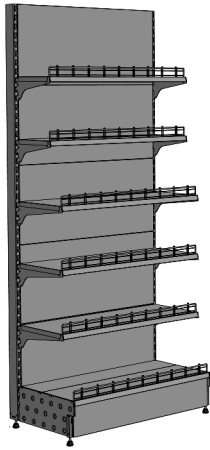

- universal shelving system

| | |
|---------------|-----------------------------------|
| Module height | 1450, 1650, 1900, 2100 or 2350 mm |
| Bases depth | 300, 400, 500, 600, 700 or 800 mm |
| Shelves width | 600, 1000 or 1330 mm |
| Shelves depth | 200, 300, 400, 500, 600 mm |

Placement variant / Store supplies

- universal rack

| | |
|---------------|-----------------------------------|
| Module height | 1450, 1650, 1900, 2100 or 2350 mm |
| Bases depth | 300, 400, 500, 600, 700 or 800 mm |
| Shelves width | 600, 1000 or 1330 mm |
| Shelves depth | 200, 300, 400, 500, 600 mm |

p. 1
ch. 1 Upright B8 2350-1 / 2 pcs.
H-2350 mm

p. 2
ch. 2 Support WR 30 / 4 pcs.
L-300 mm

p. 2
ch. 2 Support WR 40 / 6 pcs.
L-400 mm

p. 4
ch. 3 One-sided shelf PJB 30100 / 1 pcs.
L-1000 mm, S-300 mm

p. 9
ch. 1 Base PD 500 / 2 pcs.
L-500 mm, H-200 mm

Full back PLP 45100 / 5 pcs.
L-1000 mm, H-450 mm

p. 1
ch. 4

One-sided shelf PJB 30100 / 2 pcs.
L-1000 mm, S-300 mm

p. 4
ch. 3

Divider OCCN 10100 / 6 pcs. 6 pcs.
L-1000 mm, H-75 mm

p. 4
ch. 7

One-sided shelf PJ 40100 / 3 pcs.
L-1000 mm, S-400 mm