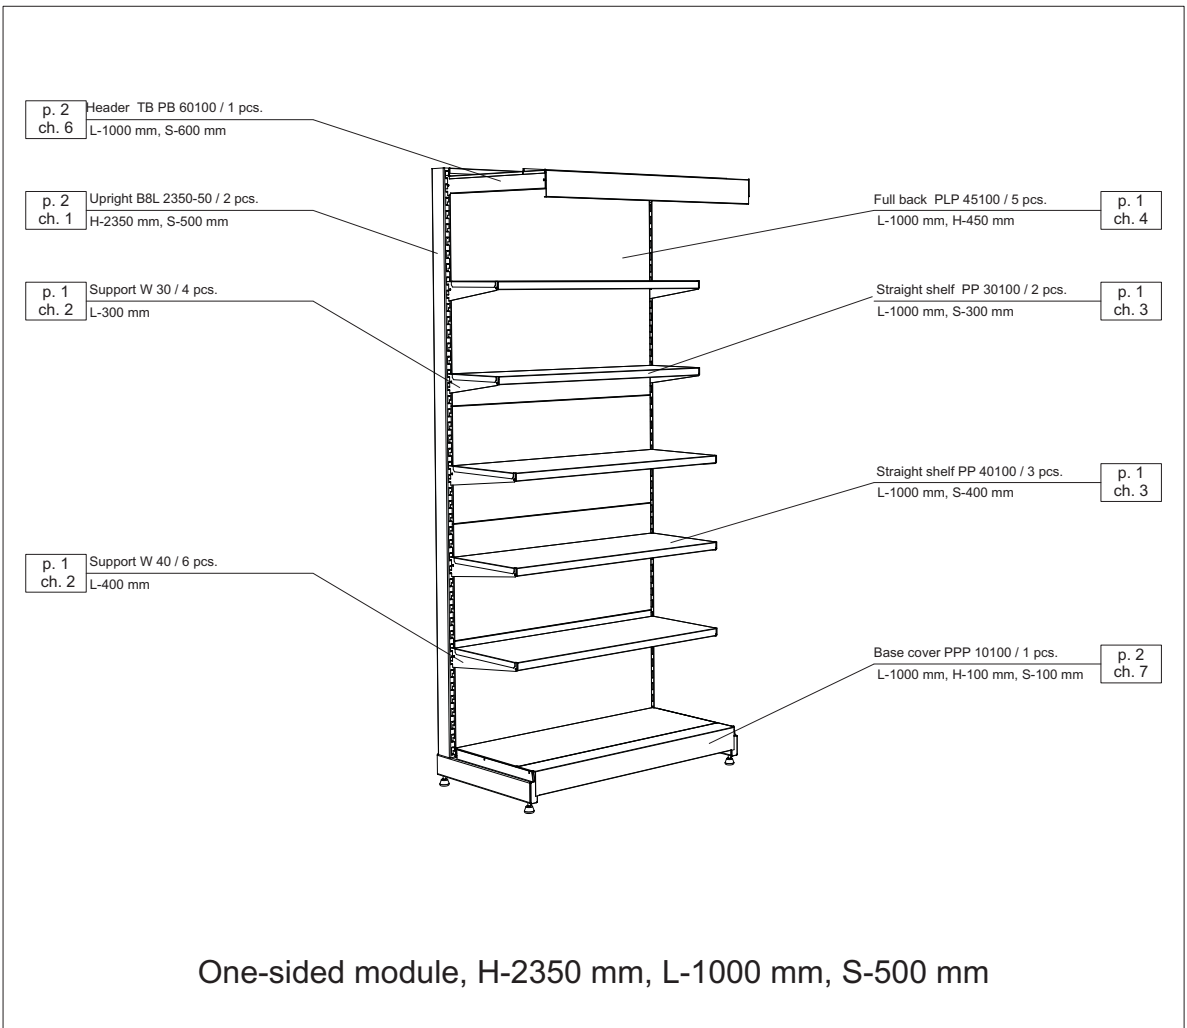

- universal shelving system

Module height	1450, 1650, 1900, 2100 or 2350 mm
Bases depth	500 or 600 mm
Shelves width	600, 1000 or 1330 mm
Shelves depth	200, 300, 400, 500, 600 mm

## Placement variant / Store supplies

- universal rack

Module height	1450, 1650, 1900, 2100 or 2350 mm
Bases depth	500 or 600 mm
Shelves width	600, 1000 or 1330 mm
Shelves depth	200, 300, 400, 500, 600 mm