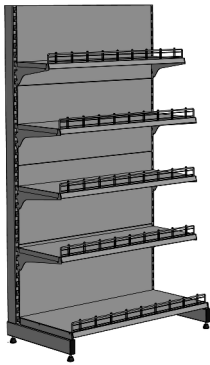

- universal shelving system

Module height	1450, 1650, 1900, 2100 or 2350 mm
Base depths	500 or 600 mm
Shelves width	600, 1000 or 1330 mm
Shelves depth	200, 300, 400, 500, 600 mm

- universal shelving system

Module height	1450, 1650, 1900, 2100 or 2350 mm
Bases depth	500 or 600 mm
Shelves width	600, 1000 or 1330 mm
Shelves depth	200, 300, 400, 500, 600 mm

p 1 Full back PLP 45100 / 4 pcs.  
ch. 4 L-1000 mm, H450 mm

p. 3 One-sided shelf PJ 30100 / 1 pcs.  
ch. 3 L-1000 mm, S-300 mm

p. 2 Adjustable support WR 30 / 4 pcs.  
ch. 2 L-300 mm

p. 2 Upright BBL 1900-50 / 2 pcs.  
ch. 1 H-1900 mm, S-500 mm

p. 2 Adjustable support WR 40 / 6 pcs.  
ch. 2 L-400 mm

p. 3 Shelf PJ 40100 / 3 pcs.  
ch. 3 L-1000 mm, S-400 mm

p. 4 Divider OCCN 10100 / 5 pcs.  
ch. 7 L-1000 mm, H-75 mm

p. 3 One-sided shelf PJ 50100 / 1 pcs.  
ch. 3 L-1000 mm, S-500 mm

One-sided module, H-1900 mm, L-1000 mm, S-500 mm