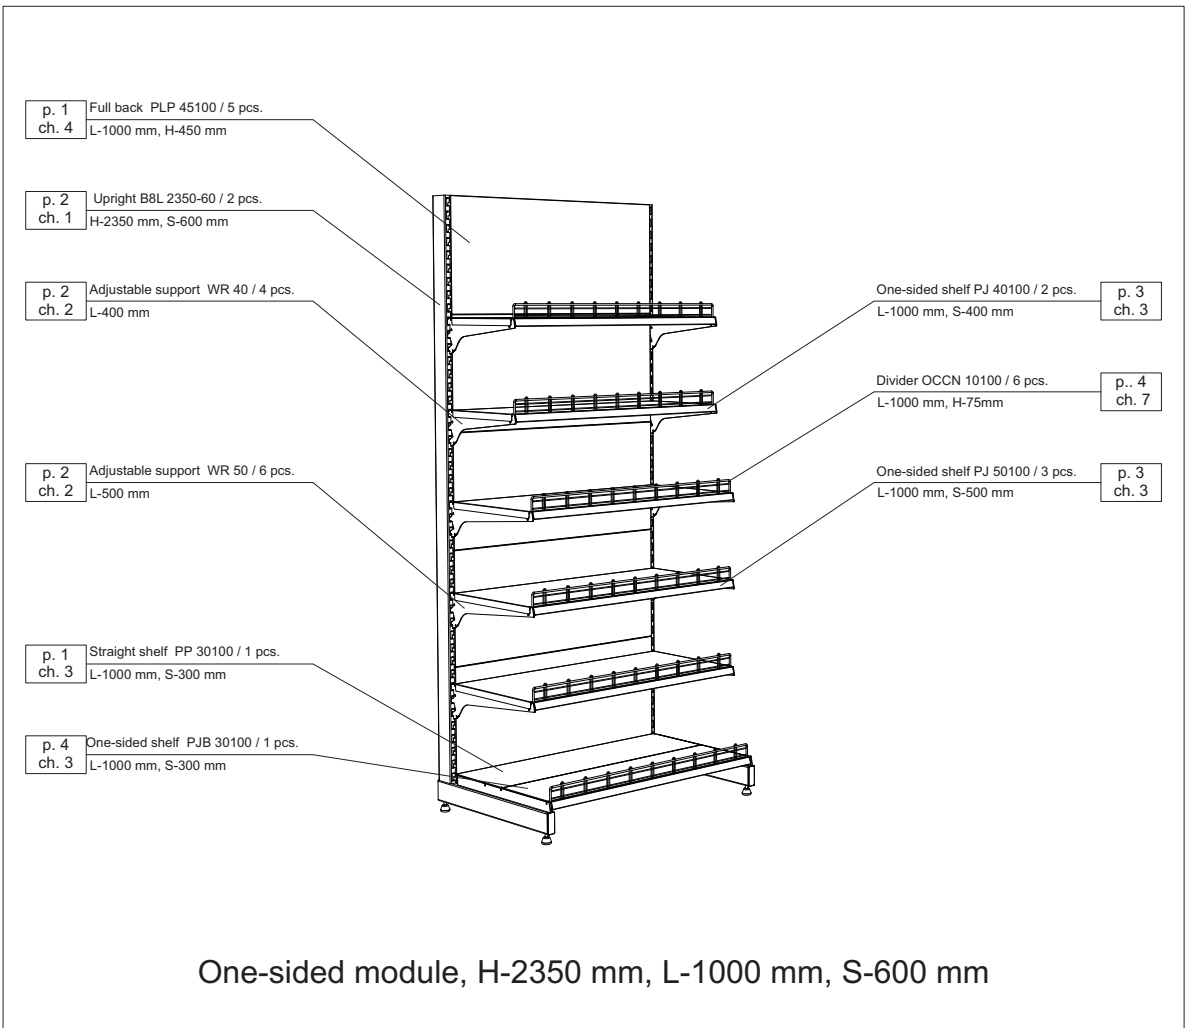

- universal shelving system

Module height	1450, 1650, 1900, 2100 or 2350 mm
Base depths	500 or 600 mm
Shelves width	600, 1000 or 1330 mm
Shelves depth	200, 300, 400, 500, 600 mm

- universal shelving system

Module height	1450, 1650, 1900, 2100 or 2350 mm
Bases depth	500 or 600 mm
Shelves width	600, 1000 or 1330 mm
Shelves depth	200, 300, 400, 500, 600 mm

p 1 Full back PLP 45100 / 4 pcs.  
ch. 4 L-1000 mm, H450 mm

p. 3 One-sided shelf PJ 30100 / 1 pcs.  
ch. 3 L-1000 mm, S-300 mm

p. 2 Adjustable support WR 30 / 4 pcs.  
ch. 2 L-300 mm

p. 2 Upright BBL 1900-50 / 2 pcs.  
ch. 1 H-1900 mm, S-500 mm

p. 2 Adjustable support WR 40 / 6 pcs.  
ch. 2 L-400 mm

p. 3 Shelf PJ 40100 / 3 pcs.  
ch. 3 L-1000 mm, S-400 mm

p. 4 Divider OCCN 10100 / 5 pcs.  
ch. 7 L-1000 mm, H-75 mm

p. 3 One-sided shelf PJ 50100 / 1 pcs.  
ch. 3 L-1000 mm, S-500 mm

One-sided module, H-1900 mm, L-1000 mm, S-500 mm