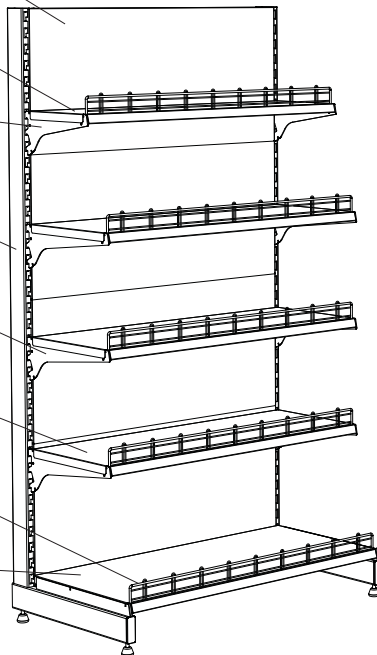

- universal shelving system

Module height	1450, 1650, 1900, 2100 or 2350 mm
Base depths	500 or 600 mm
Shelves width	600, 1000 or 1330 mm
Shelves depth	200, 300, 400, 500, 600 mm

- universal shelving system

Module height	1450, 1650, 1900, 2100 or 2350 mm
Bases depth	500 or 600 mm
Shelves width	600, 1000 or 1330 mm
Shelves depth	200, 300, 400, 500, 600 mm

p 1 Full back PLP 45100 / 4 pcs.  
ch. 4 L-1000 mm, H450 mm

p. 3 One-sided shelf PJ 30100 / 1 pcs.  
ch. 3 L-1000 mm, S-300 mm

p. 2 Adjustable support WR 30 / 4 pcs.  
ch. 2 L-300 mm

p. 2 Upright BBL 1900-50 / 2 pcs.  
ch. 1 H-1900 mm, S-500 mm

p. 2 Adjustable support WR 40 / 6 pcs.  
ch. 2 L-400 mm

p. 3 Shelf PJ 40100 / 3 pcs.  
ch. 3 L-1000 mm, S-400 mm

p. 4 Divider OCCN 10100 / 5 pcs.  
ch. 7 L-1000 mm, H-75 mm

p. 3 One-sided shelf PJ 50100 / 1 pcs.  
ch. 3 L-1000 mm, S-500 mm

One-sided module, H-1900 mm, L-1000 mm, S-500 mm