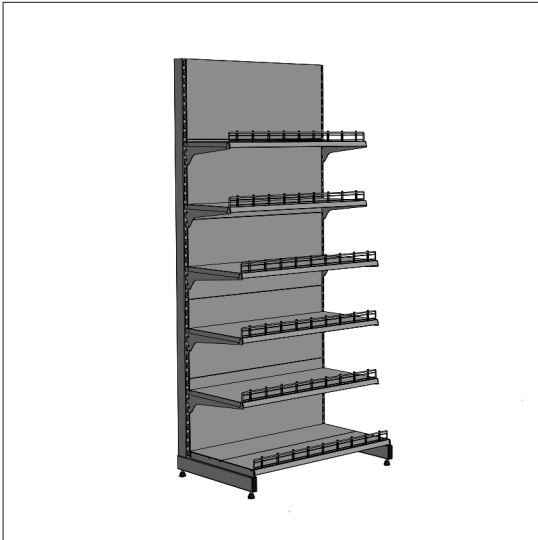

- universal shelving system

Module height	1450, 1650, 1900, 2100 or 2350 mm
Base depths	500 or 600 mm
Shelves width	600, 1000 or 1330 mm
Shelves depth	200, 300, 400, 500, 600 mm

- universal shelving system

Module height	1450, 1650, 1900, 2100 or 2350 mm
Bases depth	500 or 600 mm
Shelves width	600, 1000 or 1330 mm
Shelves depth	200, 300, 400, 500, 600 mm

p 1 Full back PLP 45100 / 4 pcs.  
ch. 4 L-1000 mm, H450 mm

p. 3 One-sided shelf PJ 30100 / 1 pcs.  
ch. 3 L-1000 mm, S-300 mm

p. 2 Adjustable support WR 30 / 4 pcs.  
ch. 2 L-300 mm

p. 2 Upright BBL 1900-50 / 2 pcs.  
ch. 1 H-1900 mm, S-500 mm

p. 2 Adjustable support WR 40 / 6 pcs.  
ch. 2 L-400 mm

p. 3 Shelf PJ 40100 / 3 pcs.  
ch. 3 L-1000 mm, S-400 mm

p. 4 Divider OCCN 10100 / 5 pcs.  
ch. 7 L-1000 mm, H-75 mm

p. 3 One-sided shelf PJ 50100 / 1 pcs.  
ch. 3 L-1000 mm, S-500 mm

One-sided module, H-1900 mm, L-1000 mm, S-500 mm