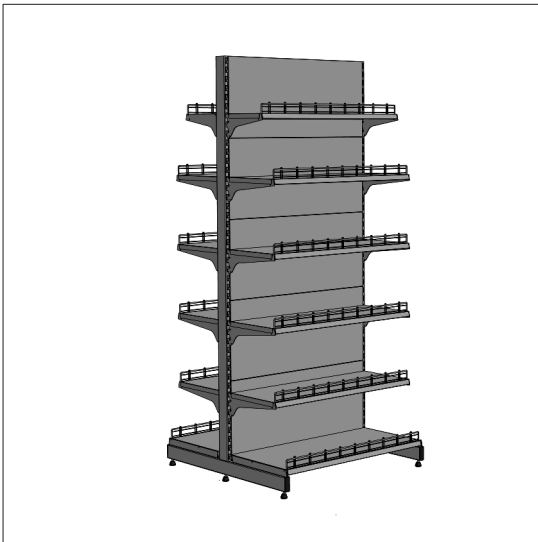

- universal shelving system

|               |                                   |
|---------------|-----------------------------------|
| Module height | 1450, 1650, 1900, 2100 or 2350 mm |
| Bases depth   | 500/500 or 600/600 mm             |
| Shelves width | 600, 1000 or 1330 mm              |
| Shelves depth | 200, 300, 400, 500, 600 mm        |

**p. 5** Upright B8T 2350-50 / 2 pcs.  
**ch. 1** L-1000 mm, S-1080 mm

**p. 2** Adjustable support WR 30 / 4 pcs.  
**ch. 2** L-300 mm

**p. 2** Adjustable support WR 40 / 16 pcs.  
**ch. 2** L-400 mm

**p. 3** One-sided shelf PJ 40100 / 8 pcs.  
**ch. 3** L-1000 mm, S-400 mm

**p. 3** One-sided shelf PJ 50100 / 2 pcs.  
**ch. 3** L-1000 mm, S-500 mm

**Full back** PLP 45100 / 10 pcs.  
 L-1000 mm, H-450 mm

**One-sided shelf** PJ 30100 / 2 pcs.  
 L-1000 mm, S-300 mm

**Divider** OCCN 10100 / 12 pcs.  
 L-1000 mm, H-75 mm

**p. 1** ch. 4  
**p. 3** ch. 3  
**p. 4** ch. 7

**Two-sided module, H-2350 mm, L-1000 mm, S-500 mm**