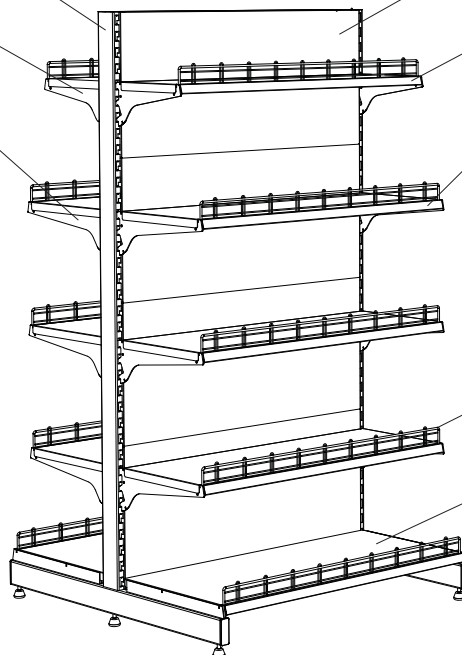

## Placement variant / Store supplies

- universal rack

|               |                                   |
|---------------|-----------------------------------|
| Module height | 1450, 1650, 1900, 2100 or 2350 mm |
| Base depth    | 500/500 or 600/600 mm             |
| Shelve width  | 600, 1000 or 1330 mm              |
| Shelve depth  | 200, 300, 400, 500, 600 mm        |

p. 5  
ch. 1 Beam BBT 1900-50 / 2 pcs.  
H-1900 mm, S-1080 mm

p. 2  
ch. 2 Adjustable support WR 30 / 4 pcs.  
L-300 mm

p. 2  
ch. 2 Adjustable support WR 40 / 12 pcs.  
L-400 mm

Full back PLP 45100 / 8 pcs.  
L-1000 mm, H-450 mm

p. 1  
ch. 4

One-sided shelf PJB 30100 / 2 pcs.  
L-1000 mm, S-300 mm

p. 4  
ch. 3

One-sided shelf PJ 40100 / 6 pcs.  
L-1000 mm, S-400 mm

p. 3  
ch. 3

Limiter OCCN 10100 / 10 pcs.  
L-1000 mm, H-75 mm

p. 4  
ch. 7

One-sided shelf PJ 50100 / 2 pcs.  
L-1000 mm, S-500 mm

p. 3  
ch. 3

Two-sided module, H-1900 mm, L-1000 mm, S-500 mm