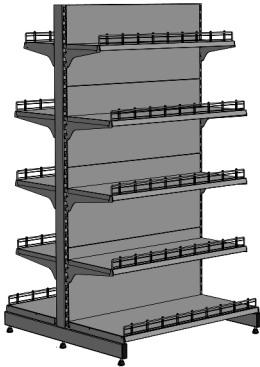

**p. 5** Upright B8T 2350-50 / 2 pcs.  
**ch. 1** L-1000 mm, S-1080 mm

**p. 2** Adjustable support WR 30 / 4 pcs.  
**ch. 2** L-300 mm

**p. 2** Adjustable support WR 40 / 16 pcs.  
**ch. 2** L-400 mm

**p. 3** One-sided shelf PJ 40100 / 8 pcs.  
**ch. 3** L-1000 mm, S-400 mm

**p. 3** One-sided shelf PJ 50100 / 2 pcs.  
**ch. 3** L-1000 mm, S-500 mm

**Full back** PLP 45100 / 10 pcs.  
 L-1000 mm, H-450 mm

**One-sided shelf** PJ 30100 / 2 pcs.  
 L-1000 mm, S-300 mm

**Divider** OCCN 10100 / 12 pcs.  
 L-1000 mm, H-75 mm

**p. 1** ch. 4  
**p. 3** ch. 3  
**p. 4** ch. 7

**Two-sided module, H-2350 mm, L-1000 mm, S-500 mm**

## Placement variant / Store supplies

- universal rack

|               |                                   |
|---------------|-----------------------------------|
| Module height | 1450, 1650, 1900, 2100 or 2350 mm |
| Base depth    | 500/500 or 600/600 mm             |
| Shelve width  | 600, 1000 or 1330 mm              |
| Shelve depth  | 200, 300, 400, 500, 600 mm        |