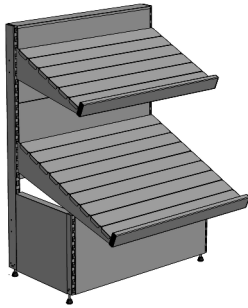

**- Vegetable rack**

Module height	2350 mm
Bases depth	500 mm
Shelves width	600 or 1000 mm
Shelves depth	600, 900 mm

**Component List:**

- Halogen header BPH 60100 / 1 pcs.** (p. 1, ch. 6) L-1000 mm, S-600 mm
- Inclined header mirror LB 60100 / 1 pcs.** (p. 3, ch. 6) L-1000 mm, S-500 mm, H-460 mm
- Offset connector LD 100 / 2 pcs.** (p. 9, ch. 1) L-1000 mm
- Upright B8RW 2350-1 RW / 2 pcs.** (p. 3, ch. 1) L-1000 mm
- Adjustable support W 60 RW / 2 pcs.** (p. 3, ch. 2) L-600 mm
- Adjustable support W 90 RW / 2 pcs.** (p. 3, ch. 2) L-900 mm
- Side base cover PBOS / 2 pcs.** (p. 6, ch. 7) S-400 mm, H-450 mm
- Mirror back LP 45100 / 4 pcs.** (p. 2, ch. 4) L-1000 mm, H-450 mm
- Rust-proof shelf PPN 10100 / 15 pcs.** (p. 1, ch. 3) L-1000 mm, S-100 mm
- Divider MP 100 / 2 pcs.** (p. 6, ch. 7) L-1000 mm
- Full back PLP 45100 / 1 pcs.** (p. 1, ch. 4) L-1000 mm, H-450 mm

**One-sided module, H-2350 mm, L-1000 mm, S-500 mm**

### - Vegetable rack

Module height	1450 or 1650 mm
Bases depth	500 mm
Shelves width	600 or 1000 mm
Shelves depth	600, 900 mm

p. 2 Gondola cover PG 1000 / 1 pcs.  
ch. 7 L-1000 mm, S-100 mm

Full back PLP 45100 / 3 pcs. p. 1  
L-1000 mm, H-450 mm ch. 4

p. 3 Upright B8RW 1450-1 / 2 pcs.  
ch. 1 H-1450 mm, S-1080 mm

Rust-proof shelf PPN 10100 / 15 pcs. p. 1  
L-1000 mm, S-100 mm ch. 3

p. 3 Adjustable support W 60 RW / 2 pcs.  
ch. 2 L-600 mm

Divider MP 100 / 2 pcs. p. 6  
L-1000 mm ch. 7