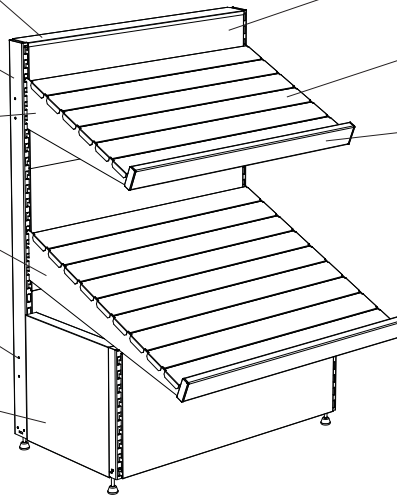

Module height	1450 or 1650 mm
Bases depth	500 mm
Shelves width	600 or 1000 mm
Shelves depth	600, 900 mm

p. 2 Gondola cover PG 1000 / 1 pcs.
ch. 7 L-1000 mm, S-100 mm

Full back PLP 45100 / 3 pcs. p. 1
L-1000 mm, H-450 mm ch. 4

p. 3 Upright B8RW 1450-1 / 2 pcs.
ch. 1 H-1450 mm, S-1080 mm

Rust-proof shelf PPN 10100 / 15 pcs. p. 1
L-1000 mm, S-100 mm ch. 3

p. 3 Adjustable support W 60 RW / 2 pcs.
ch. 2 L-600 mm

Divider MP 100 / 2 pcs. p. 6
L-1000 mm ch. 7

p. 3 Adjustable support W 90 RW / 2 pcs.
ch. 2 L-900 mm

p. 9 Offset connector LDM 1000 / 2 pcs.
ch. 1 L-1000 mm

p. 6 Side base cover PBOS / 2 pcs.
ch. 7 S-400 mm, H-450 mm